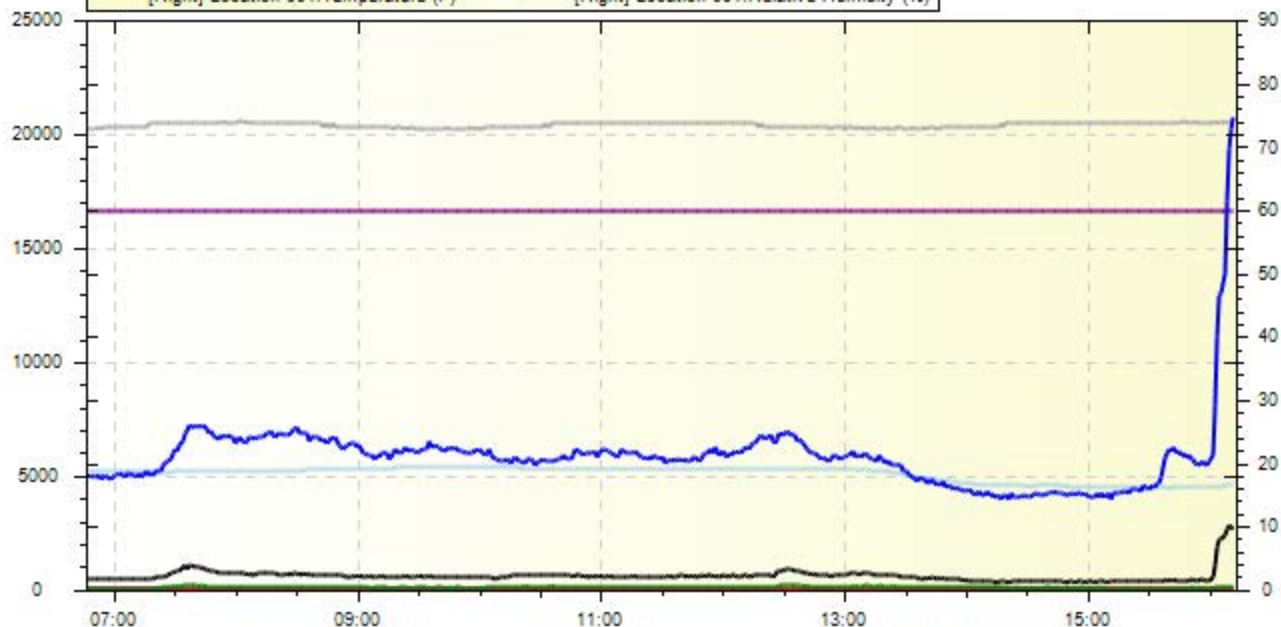

JFK M04E 03/27/19

Time: 3/27/2019 06:46:00 to 3/27/2019 16:13:00, Duration 0 day(s) + 09:27:00

JFK M04E 03/26/19

Time: 3/26/2019 08:59:00 to 3/26/2019 18:26:00, Duration 0 day(s) + 09:27:00

JFK M04E 3/25/19

Time: 3/25/2019 07:35:00 to 3/25/2019 17:02:00, Duration 0 day(s) + 09:27:00