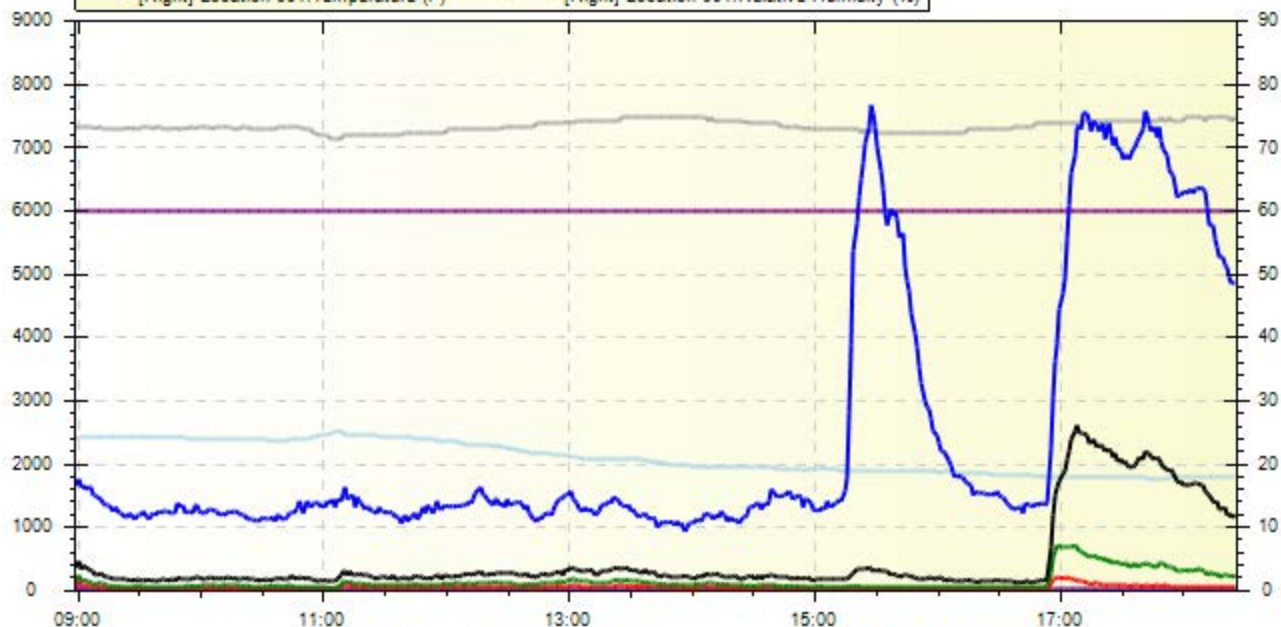

JFK M04E 03/27/19

Time: 3/27/2019 06:46:00 to 3/27/2019 16:13:00, Duration 0 day(s) + 09:27:00

JFK M04E 03/26/19

Time: 3/26/2019 08:59:00 to 3/26/2019 18:26:00, Duration 0 day(s) + 09:27:00

JFK M04E 3/25/19

Time: 3/25/2019 07:35:00 to 3/25/2019 17:02:00, Duration 0 day(s) + 09:27:00