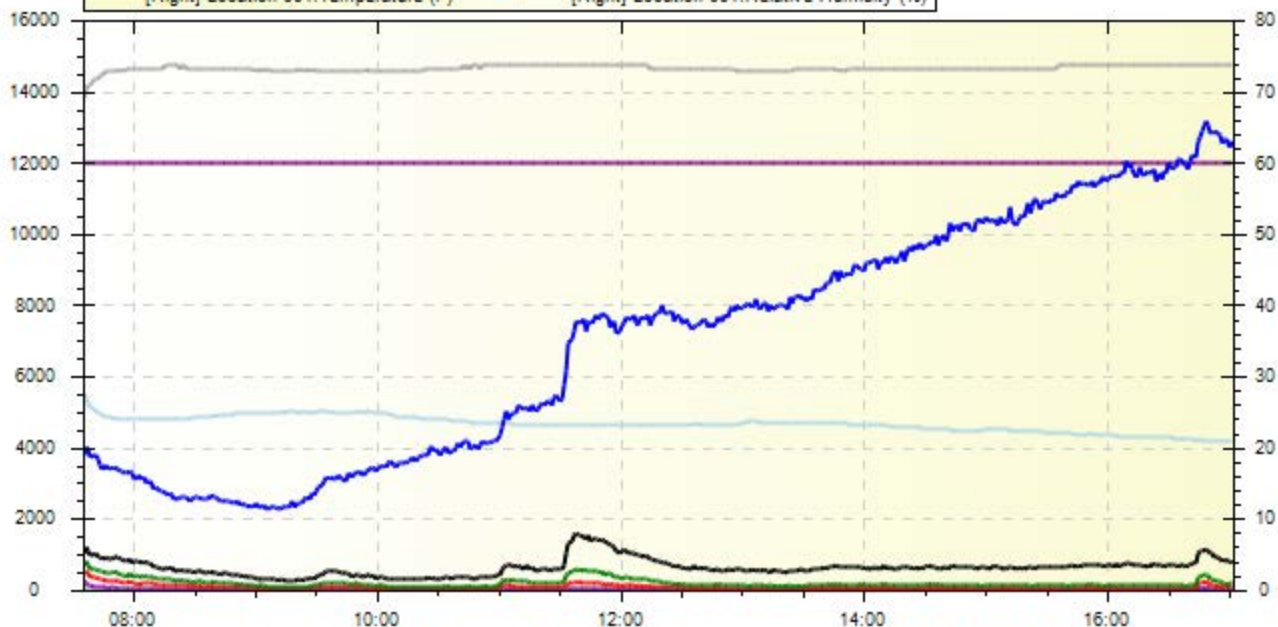

JFK M04E 03/27/19

Time: 3/27/2019 06:46:00 to 3/27/2019 16:13:00, Duration 0 day(s) + 09:27:00

JFK M04E 03/26/19

Time: 3/26/2019 08:59:00 to 3/26/2019 18:26:00, Duration 0 day(s) + 09:27:00

JFK M04E 3/25/19

Time: 3/25/2019 07:35:00 to 3/25/2019 17:02:00, Duration 0 day(s) + 09:27:00