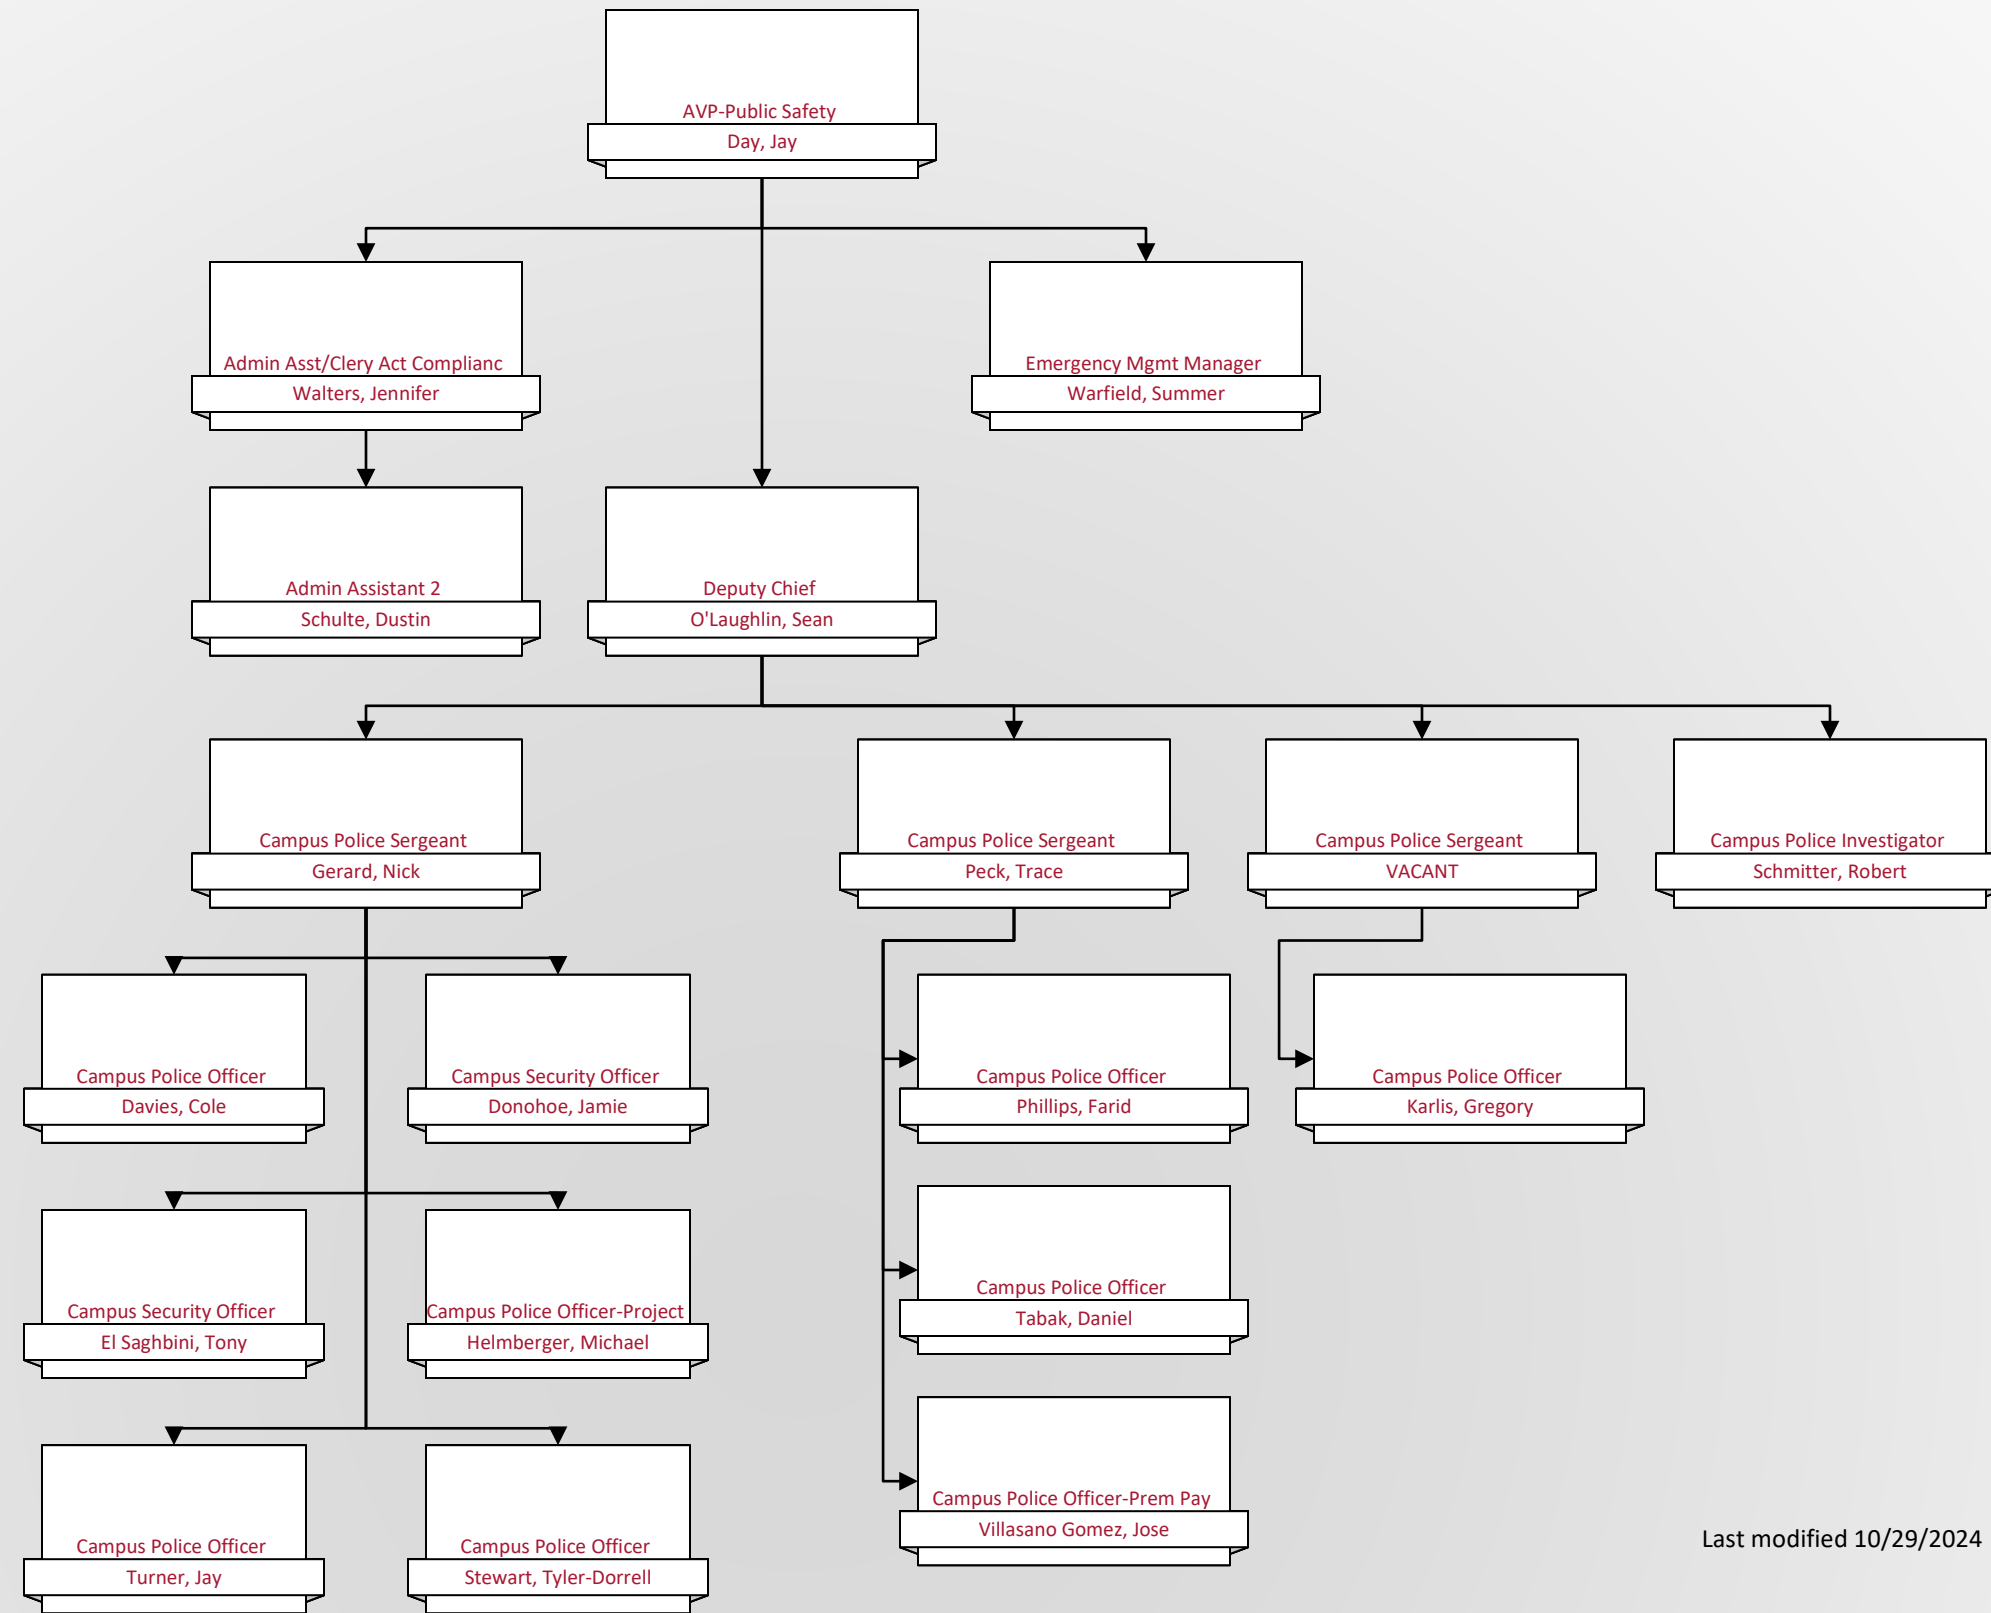

EASTERN WASHINGTON UNIVERSITY CAMPUS SAFETY

Last modified 10/29/2024