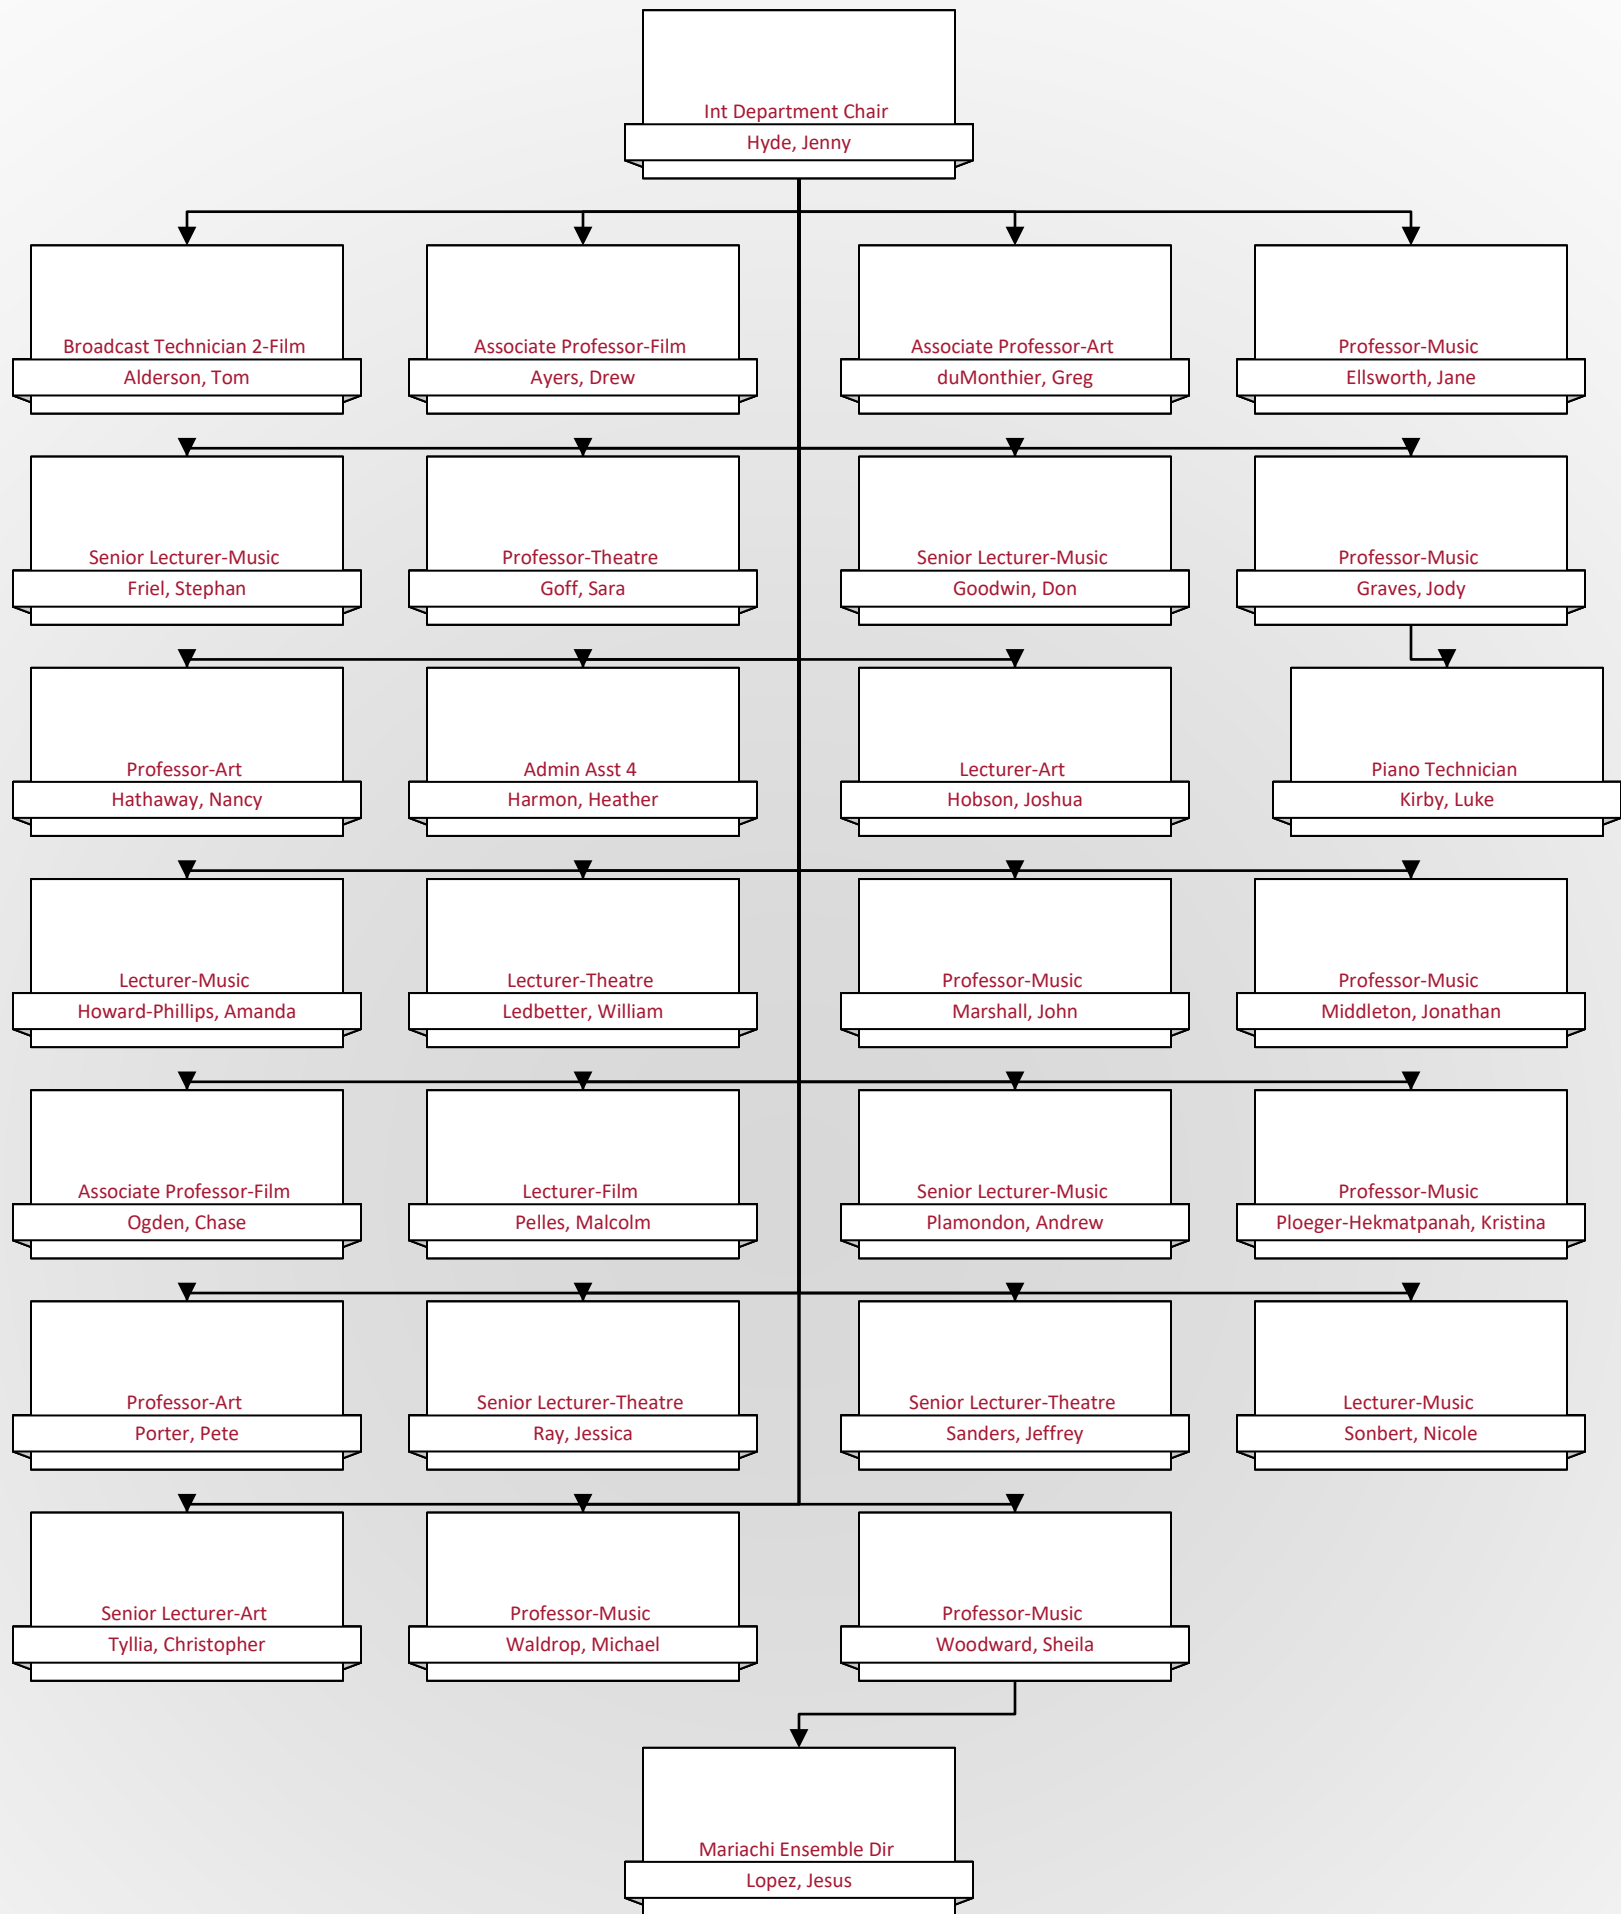

EASTERN WASHINGTON UNIVERSITY FINE AND PERFORMING ARTS

Last modified 7/8/2024