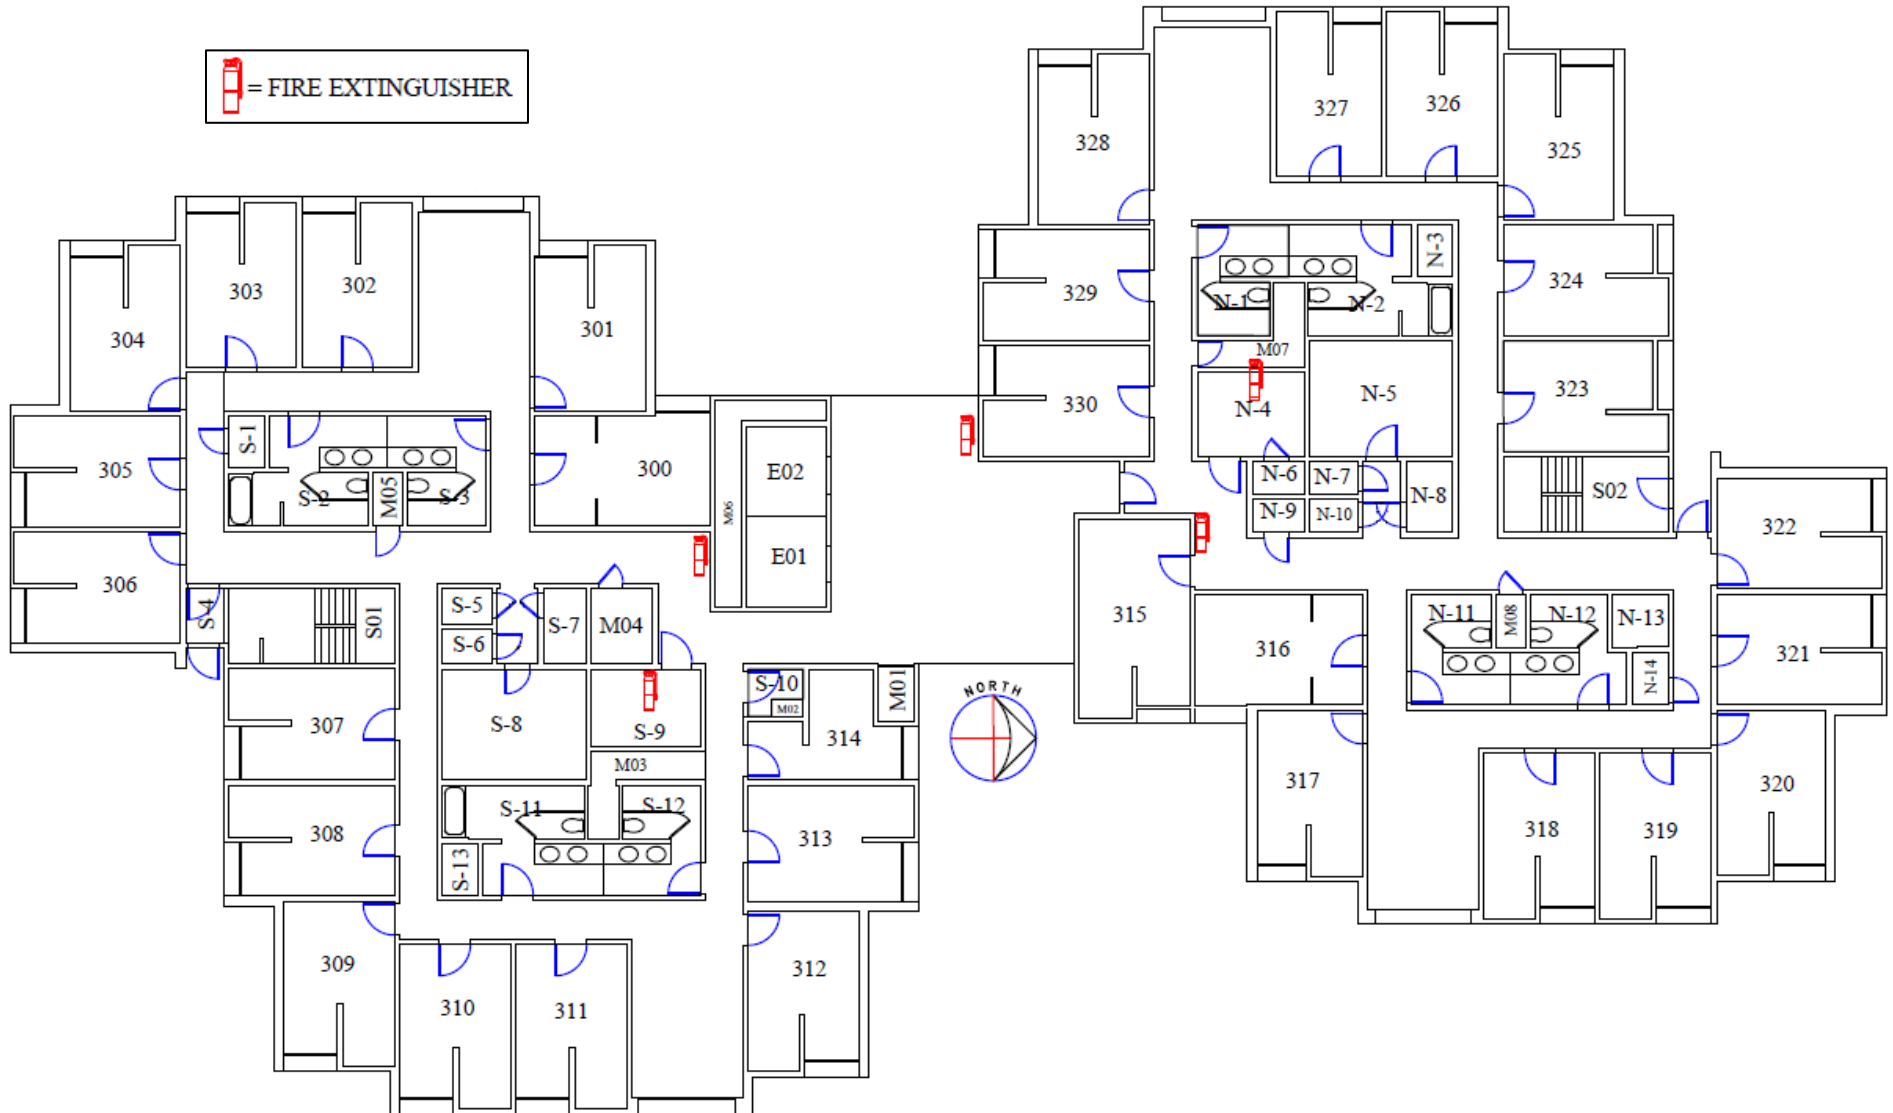

Streeter Hall – Basement

 = FIRE EXTINGUISHER

Streeter Hall – First Floor

Streeter Hall – Entry and Second Floor

 = FIRE EXTINGUISHER  = AED

Streeter Hall – Third Floor

Fire extinguishers on floors 3-6 are in the same locations.

Streeter Hall – Seventh Floor