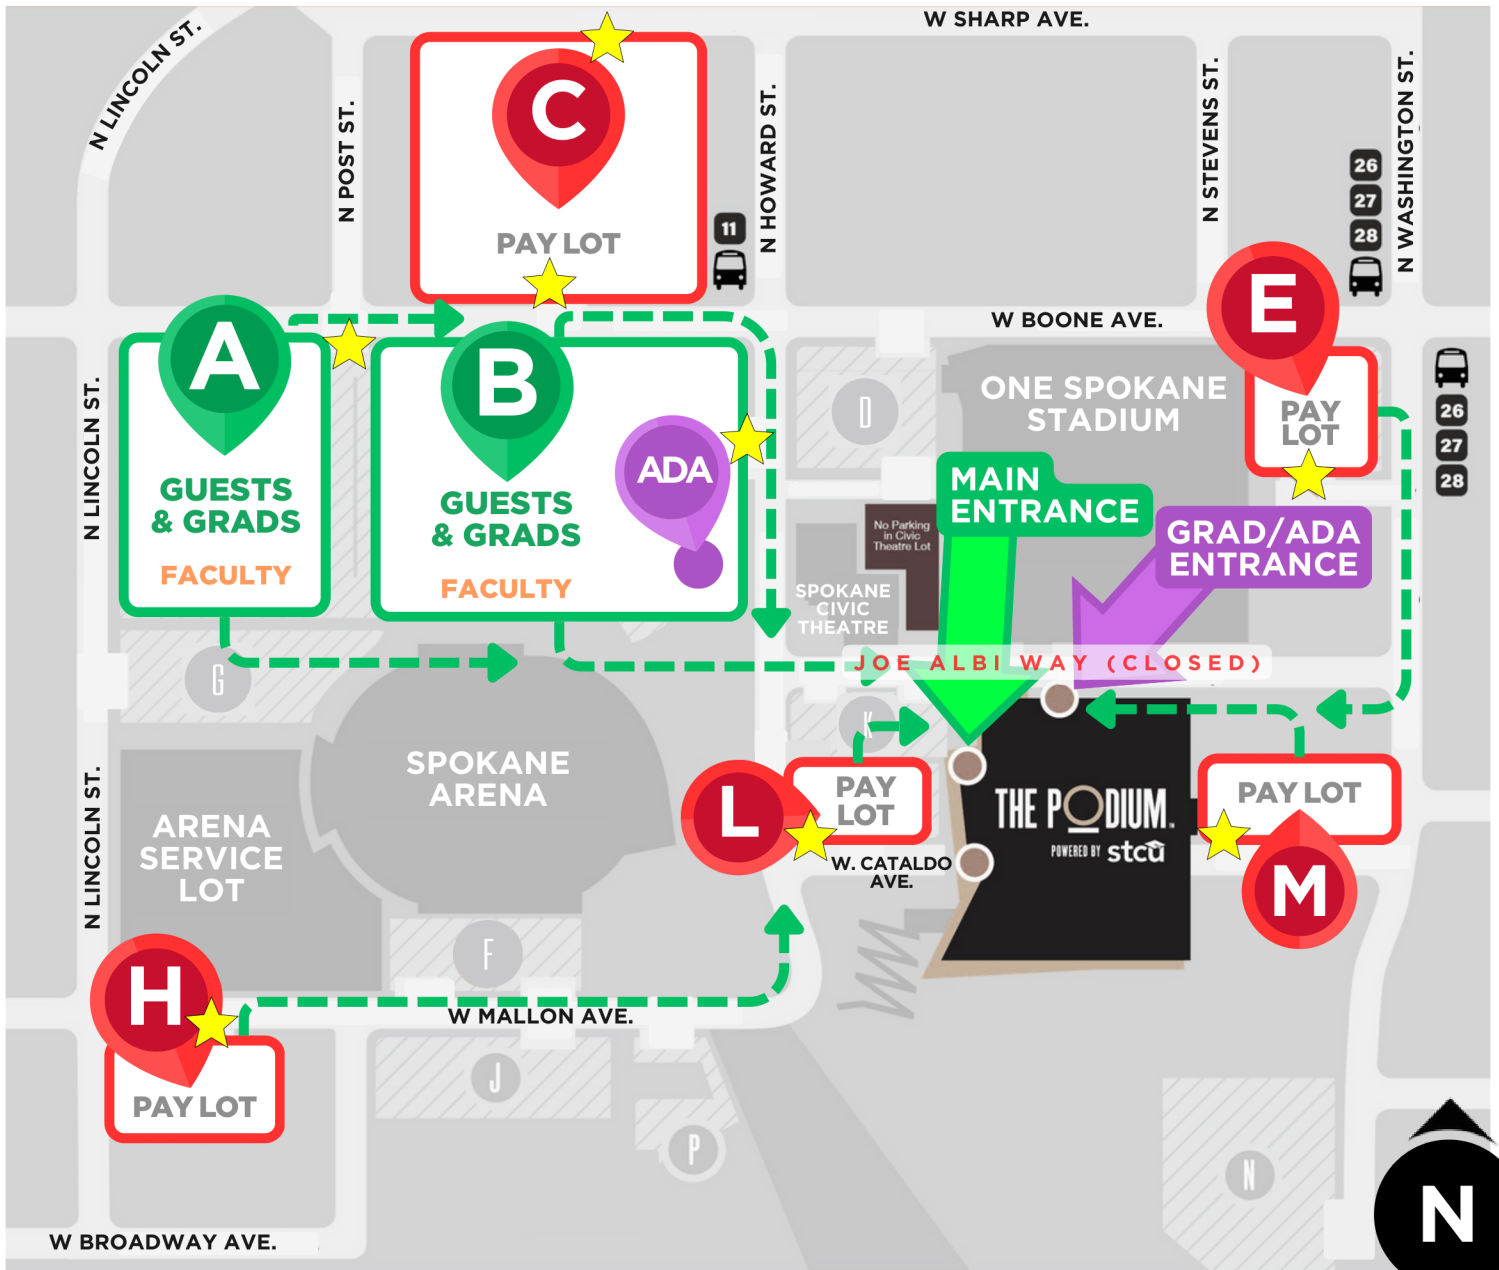

PARKING MAP

GRADUATES & GUESTS

MAP KEY

- ★ Parking Lot Entrances
- ➔ Main Entrance
- ➔ Graduate/ADA Entrance
- P Free Parking for All
- P Pay Lot - Parking Available
- P ADA Parking Available

MAIN LEVEL GRADS & GUESTS

| | | | | |
|----------------|----------------------|----------------------|-------------------|-------------------|
| MAP KEY | C Concessions | F Flowers | COLOR CODE | |
| | Eagle Store | i Information | GRADS | ADA ACCESS |
| | E Elevator | R Restrooms | GUESTS | |